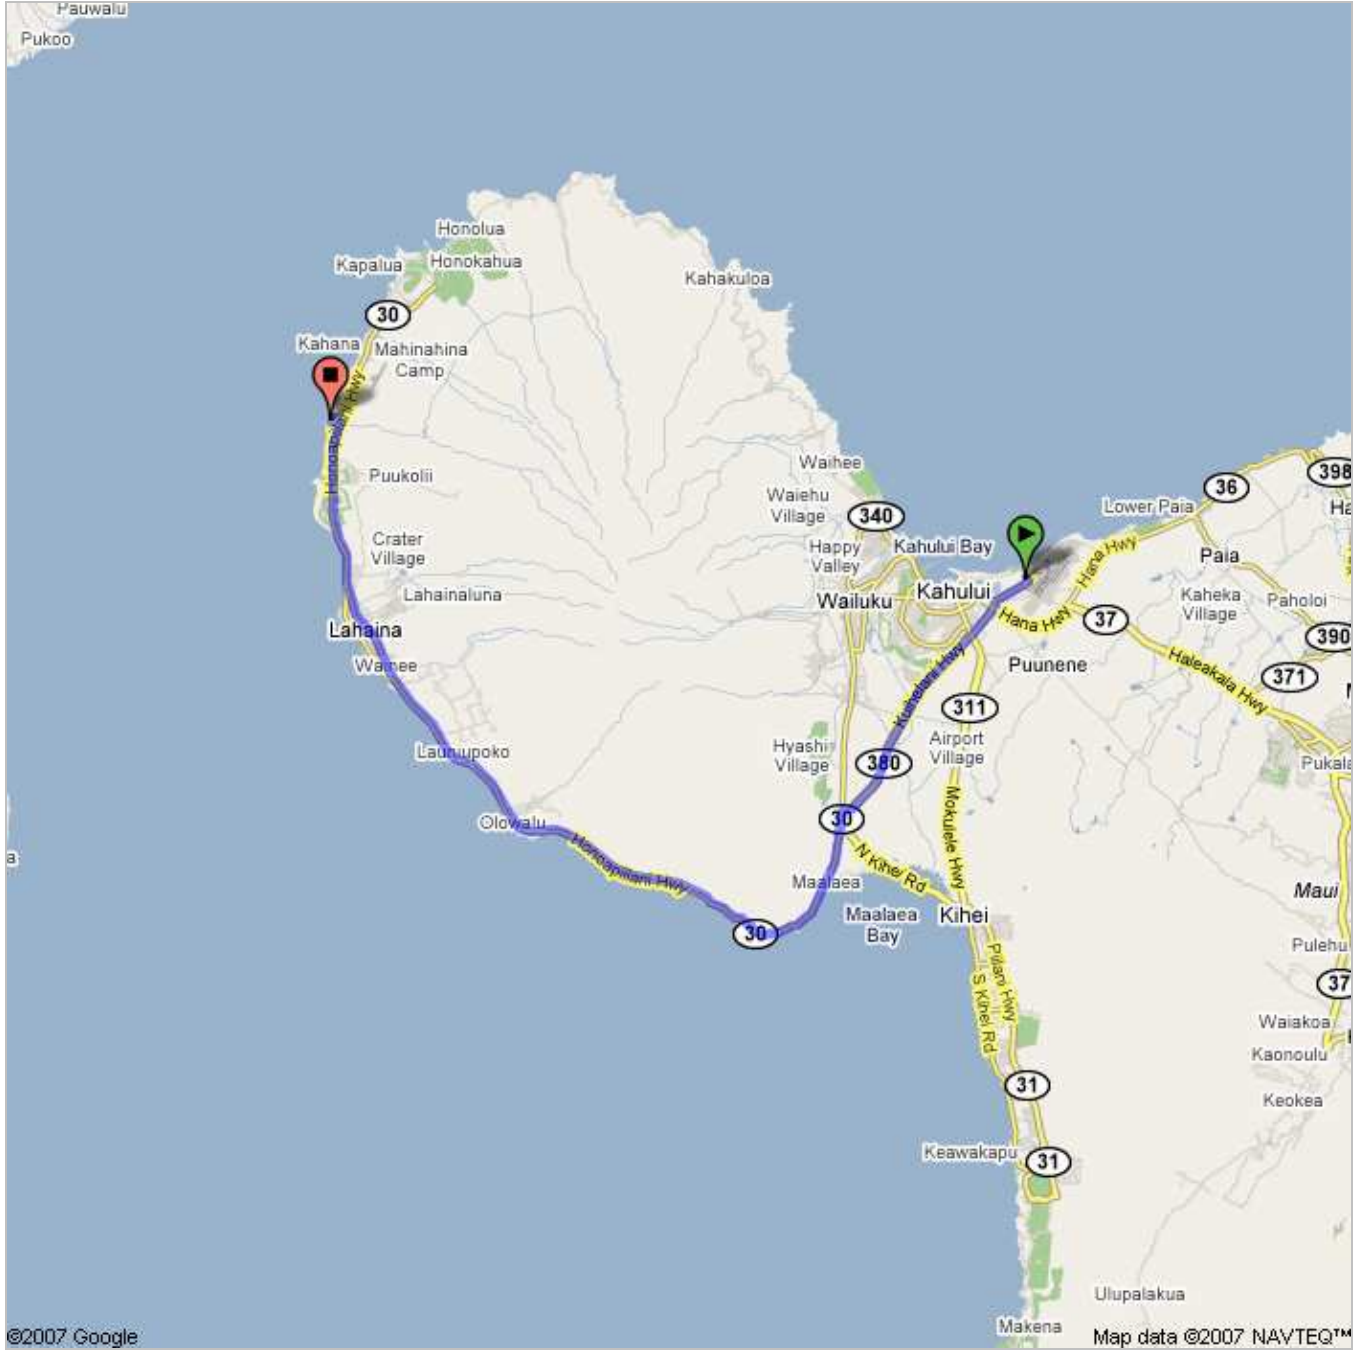

Start **W Mokuia PI**
Kahului, HI 96732
End **106 Kaanapali Shores PI**
Lahaina, HI 96761
Travel **28.7 mi – about 54 mins**

Save trees. Go green!
Download Google Maps for mobile
Text maps to 466453

W Mokuea PI
Kahului, HI 96732

Drive: 28.7 mi – about 54 mins

1. Head **northeast** on **W Mokuea PI** toward **Koeheke St** 187 ft
- ➔ 2. Turn **right** at **Koeheke St** 0.2 mi
1 min
3. Continue on **Keolani PI** 0.7 mi
2 mins
4. Continue on **Dairy Rd** 1.0 mi
4 mins
5. Continue on **Kuihelani Hwy** 5.2 mi
8 mins
- ← 6. Turn **left** at **Honoapiilani Hwy** 21.1 mi
35 mins
- ← 7. Turn **left** at **Lower Honoapiilani Rd** 0.2 mi
1 min
- ← 8. Turn **left** at **Kaanapali Shores PI** 469 ft
1 min
- ← 9. Turn **left** to stay on **Kaanapali Shores PI** 0.1 mi
2 mins

106 Kaanapali Shores PI
Lahaina, HI 96761

These directions are for planning purposes only. You may find that construction projects, traffic, or other events may cause road conditions to differ from the map results.

Map data ©2007 NAVTEQ™

Overview

Start

End

Map data ©2007 NAVTEQ™